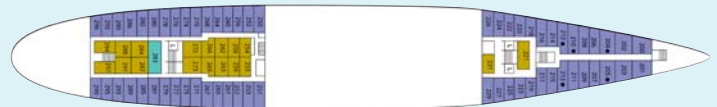

AFT

FORE

BRIDGE DECK

UPPER DECK

BOAT DECK

PROMENADE DECK

ALEGRO DECK

BOLERO DECK

## Symbol Legend

- none = 2 lower beds
- = double bed
- ★ = double bed + sofa
- ★ = 2 lower beds + sofa
- ▲ = 2 lower beds + 1 upper bed
- = 2 lower beds + 2 upper bed
- ◁▷ = Connected Staterooms
- ⊕ = Cabin with bath